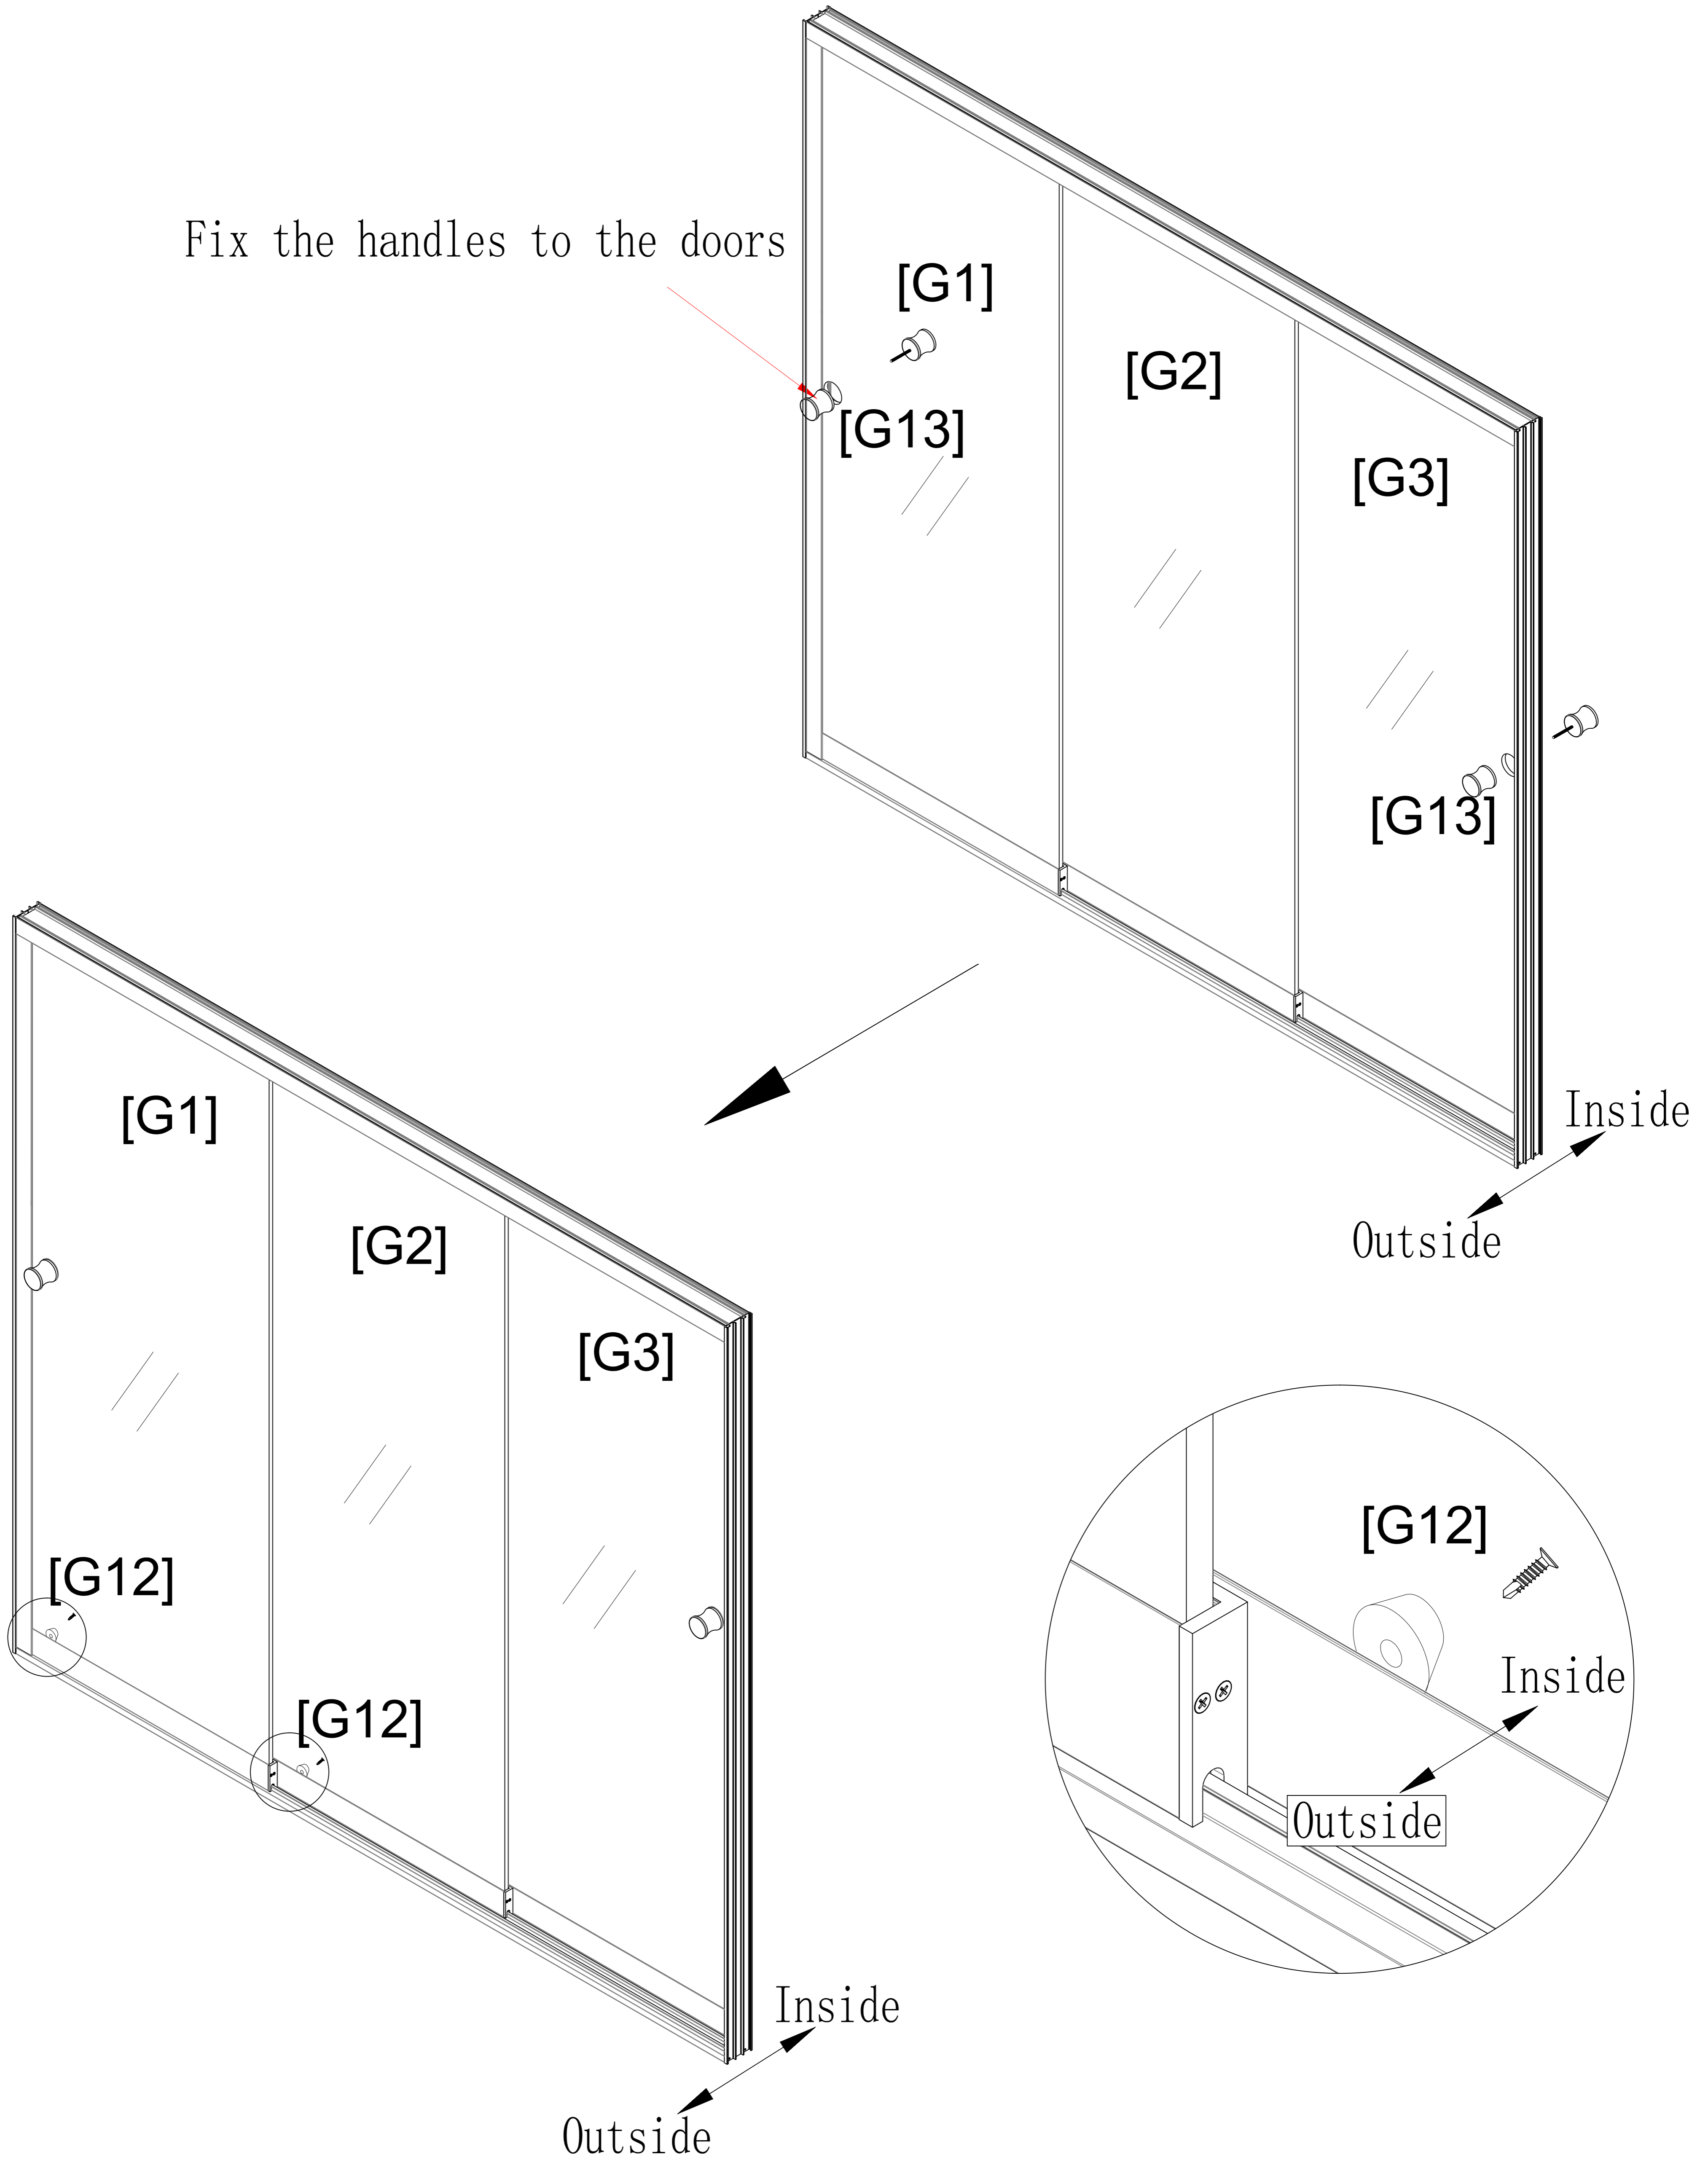

Carton 4/4

Item	Drawings	Qty
[G4]		1
[G5]		1
[G6]		1
[G7]		1
[G8]		4
[G9]		2
[G10]	 4.2x 25 mm screw	20
[G11]	 3.5x16 mm screw	12
[G12]		2
[G13]		2
[G14]		2

Installation Manual - Crystal Frameless Sliding Doors

Item	Drawings	Qty
[G1]		1
[G2]		1
[G3]		1
[G4]		1
[G5]		1
[G6]		1
[G7]		1
[G8]		4
[G9]		2
[G10]	 4.2x 25 mm screw	20

Item	Drawings	Qty
[G11]	 3.5x16 mm screw	12
[G12]		2
[G13]		2
[G14]		2

Predrilled holes in wheel profile on the inside

[G8]×4

[G9]×2

[G11]×12

[G12]×2

[G13]×2

Fix the handles to the doors

[G14]×2