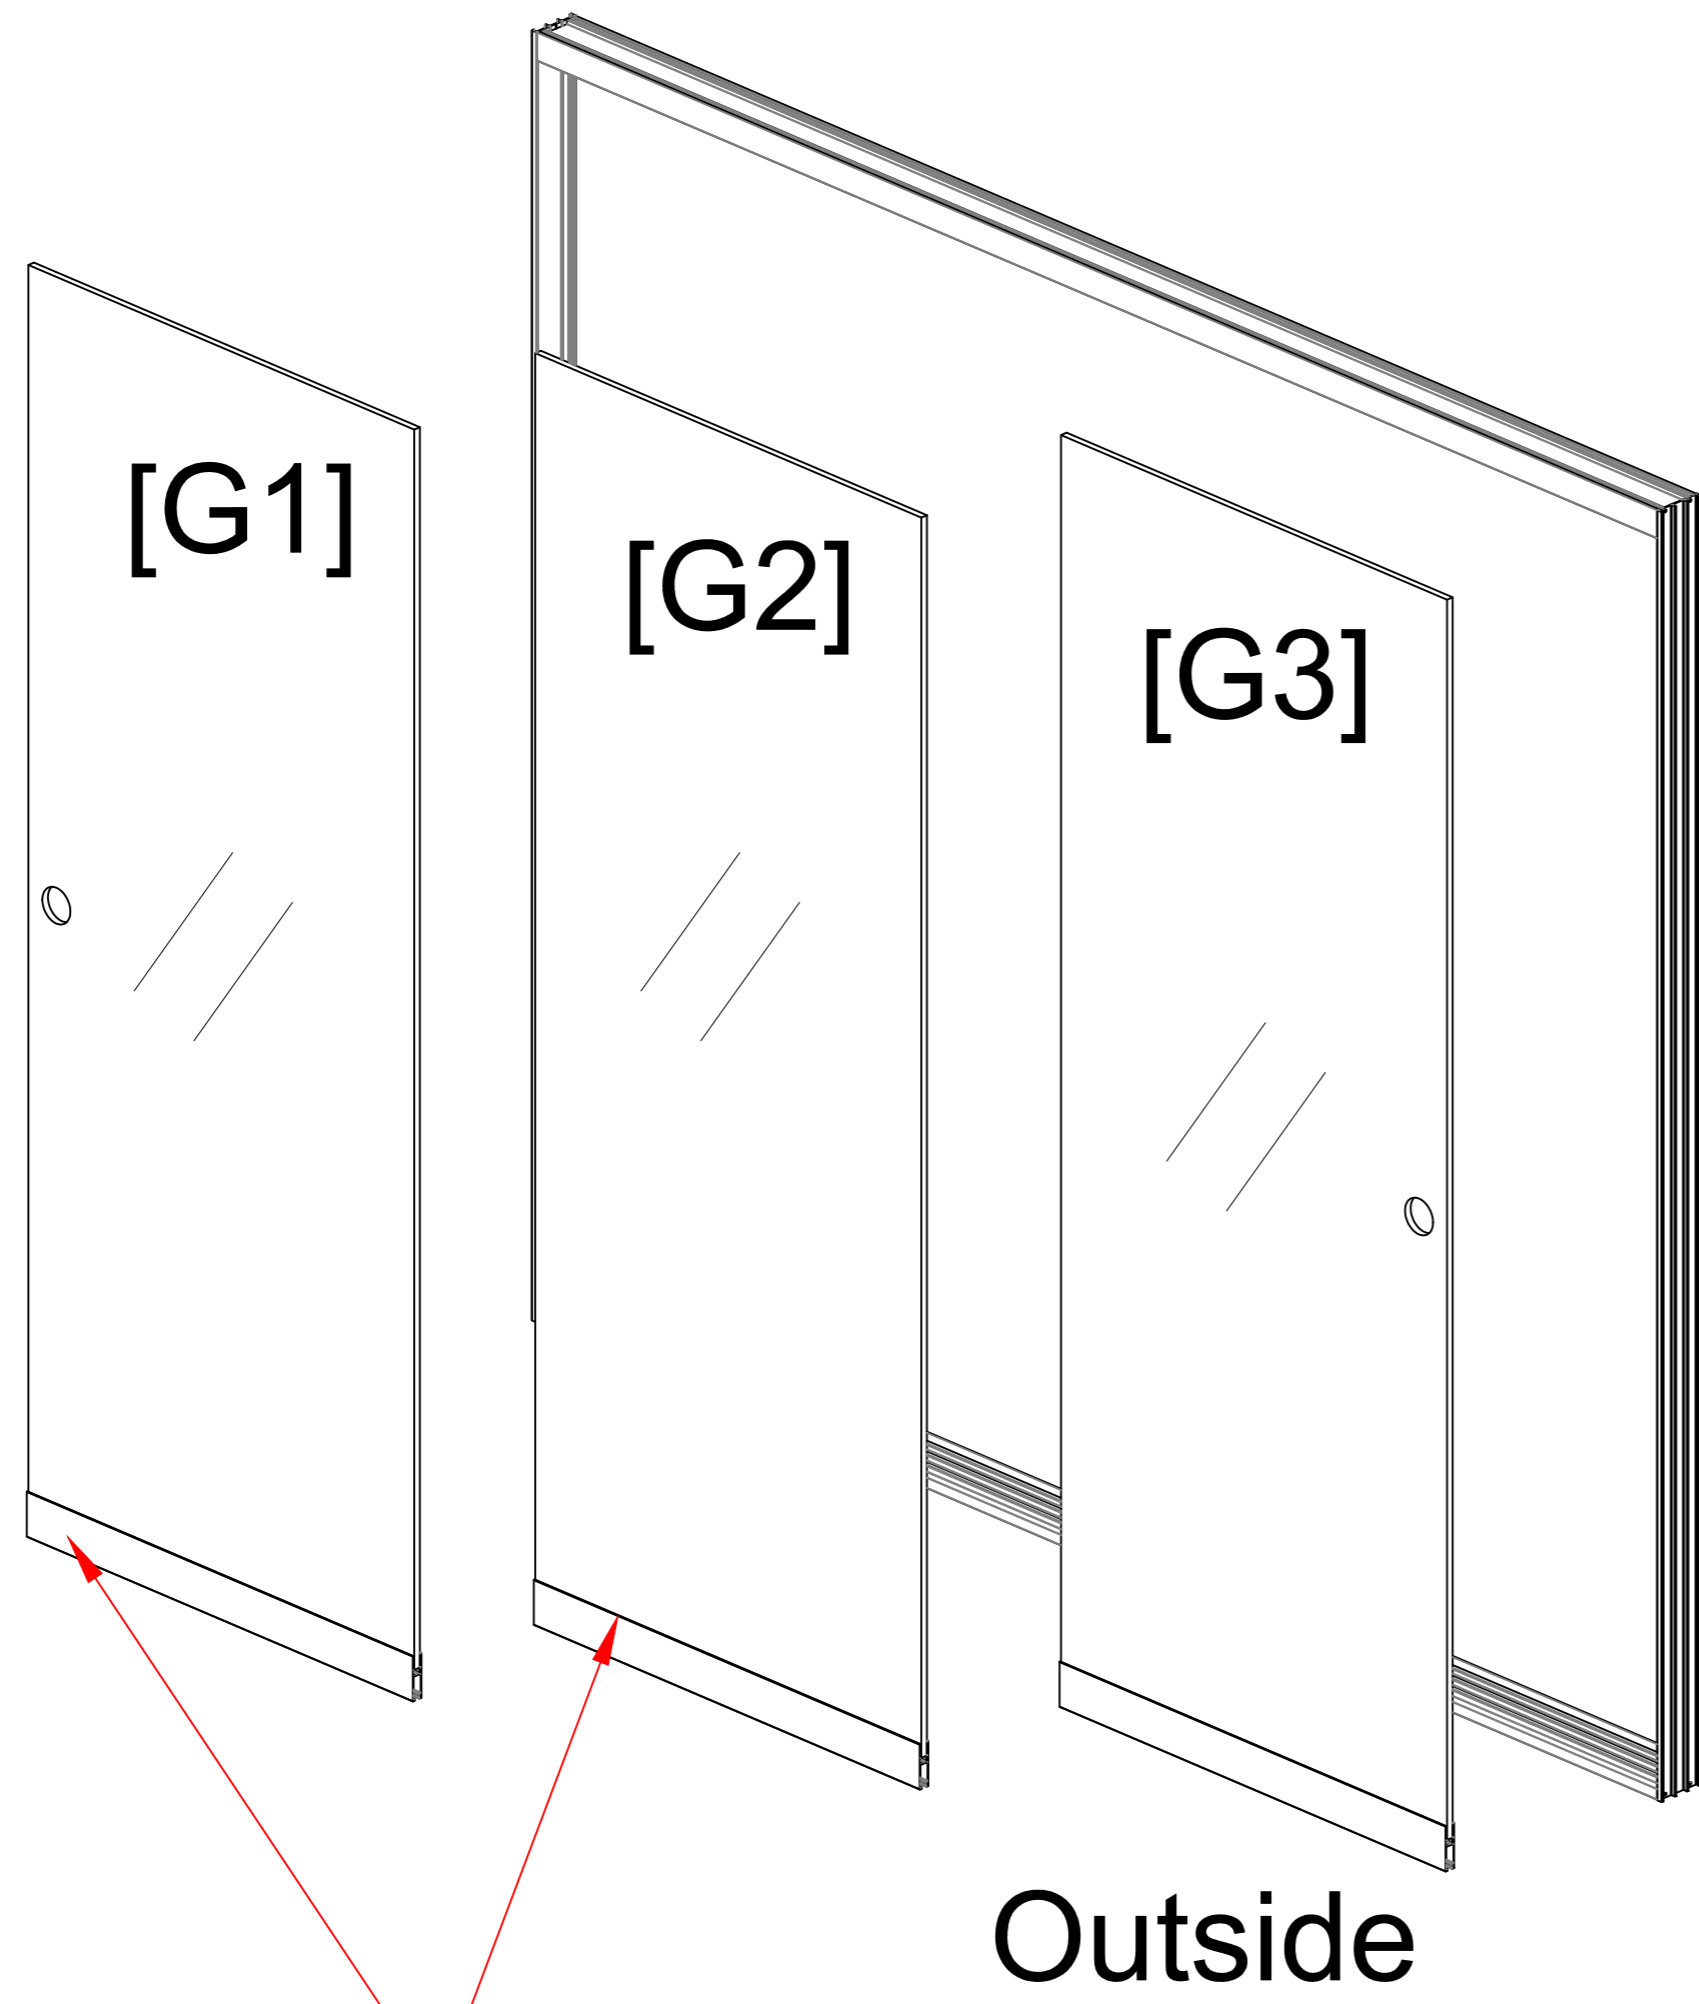

Carton 4/4

Item	Drawings	Qty
[G4]		1
[G5]		1
[G6]		1
[G7]		1
[G8]		4
[G9]		2
[G10]	 4.2x 25 mm screw	20
[G11]	 3.5x16 mm screw	12
[G12]		2
[G13]		2
[G14]		2

Installation Manual - Crystal Frameless Sliding Doors

Item	Drawings	Qty
[G1]		1
[G2]		1
[G3]		1
[G4]		1
[G5]		1
[G6]		1
[G7]		1
[G8]		4
[G9]		2
[G10]	 4.2x 25 mm screw	20

Item	Drawings	Qty
[G11]	 3.5x16 mm screw	12
[G12]		2
[G13]		2
[G14]		2

Predrilled holes in wheel profile on the inside

[G8]×4

[G9]×2

[G11]×12

[G12]×2

[G13]×2

Fix the handles to the doors

[G14]×2