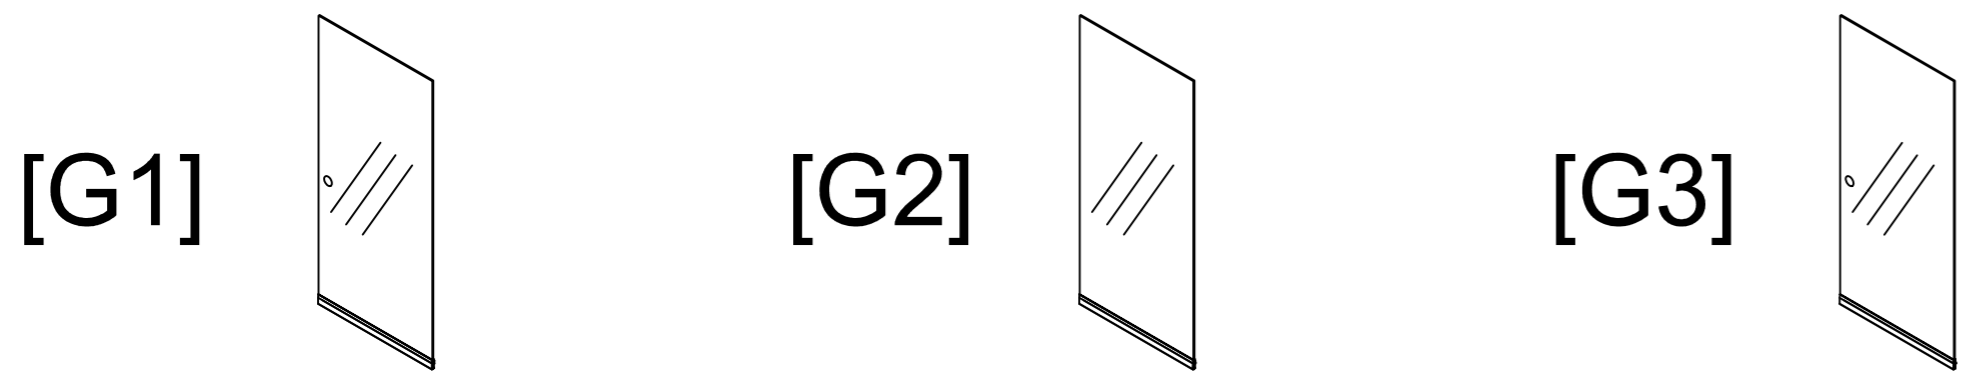

Carton 4/4

Item	Drawings	Qty
[G4]		1
[G5]		1
[G6]		1
[G7]		1
[G8]		4
[G9]		2
[G10]	 4.2x 25 mm screw	20
[G11]	 3.5x16 mm screw	12
[G12]		2
[G13]		2
[G14]		2

Installation Manual - Crystal Frameless Sliding Doors

Item	Drawings	Qty
[G1]		1
[G2]		1
[G3]		1
[G4]		1
[G5]		1
[G6]		1
[G7]		1
[G8]		4
[G9]		2
[G10]	 4.2x 25 mm screw	20

Item	Drawings	Qty
[G11]	 3.5x16 mm screw	12
[G12]		2
[G13]		2
[G14]		2

Predrilled holes in wheel profile on the inside