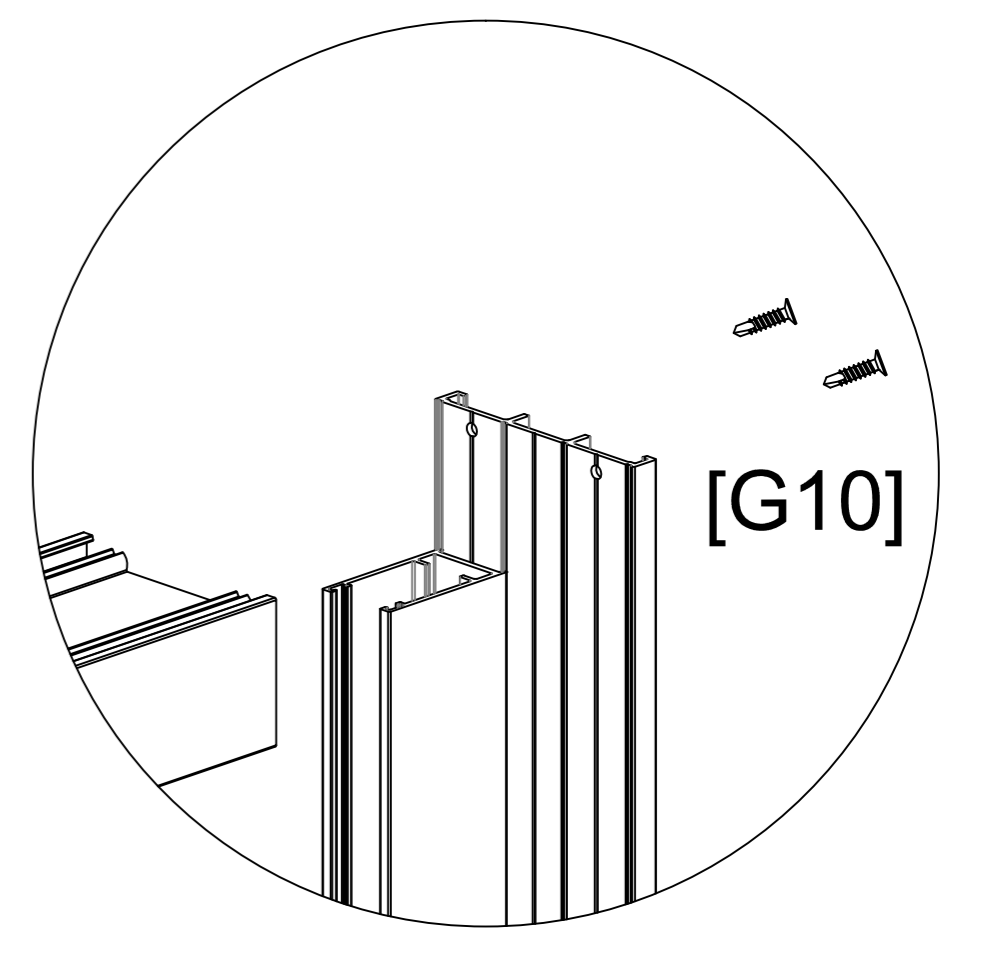

Carton 4/4

Item	Drawings	Qty
[G4]		1
[G5]		1
[G6]		1
[G7]		1
[G8]		4
[G9]		2
[G10]	 4.2x 25 mm screw	20
[G11]	 3.5x16 mm screw	12
[G12]		2
[G13]		2
[G14]		2

Installation Manual - Crystal Frameless Sliding Doors

Item	Drawings	Qty
[G1]		1
[G2]		1
[G3]		1
[G4]		1
[G5]		1
[G6]		1
[G7]		1
[G8]		4
[G9]		2
[G10]	 4.2x 25 mm screw	20

Item	Drawings	Qty
[G11]	 3.5x16 mm screw	12
[G12]		2
[G13]		2
[G14]		2

Predrilled holes in wheel profile on the inside