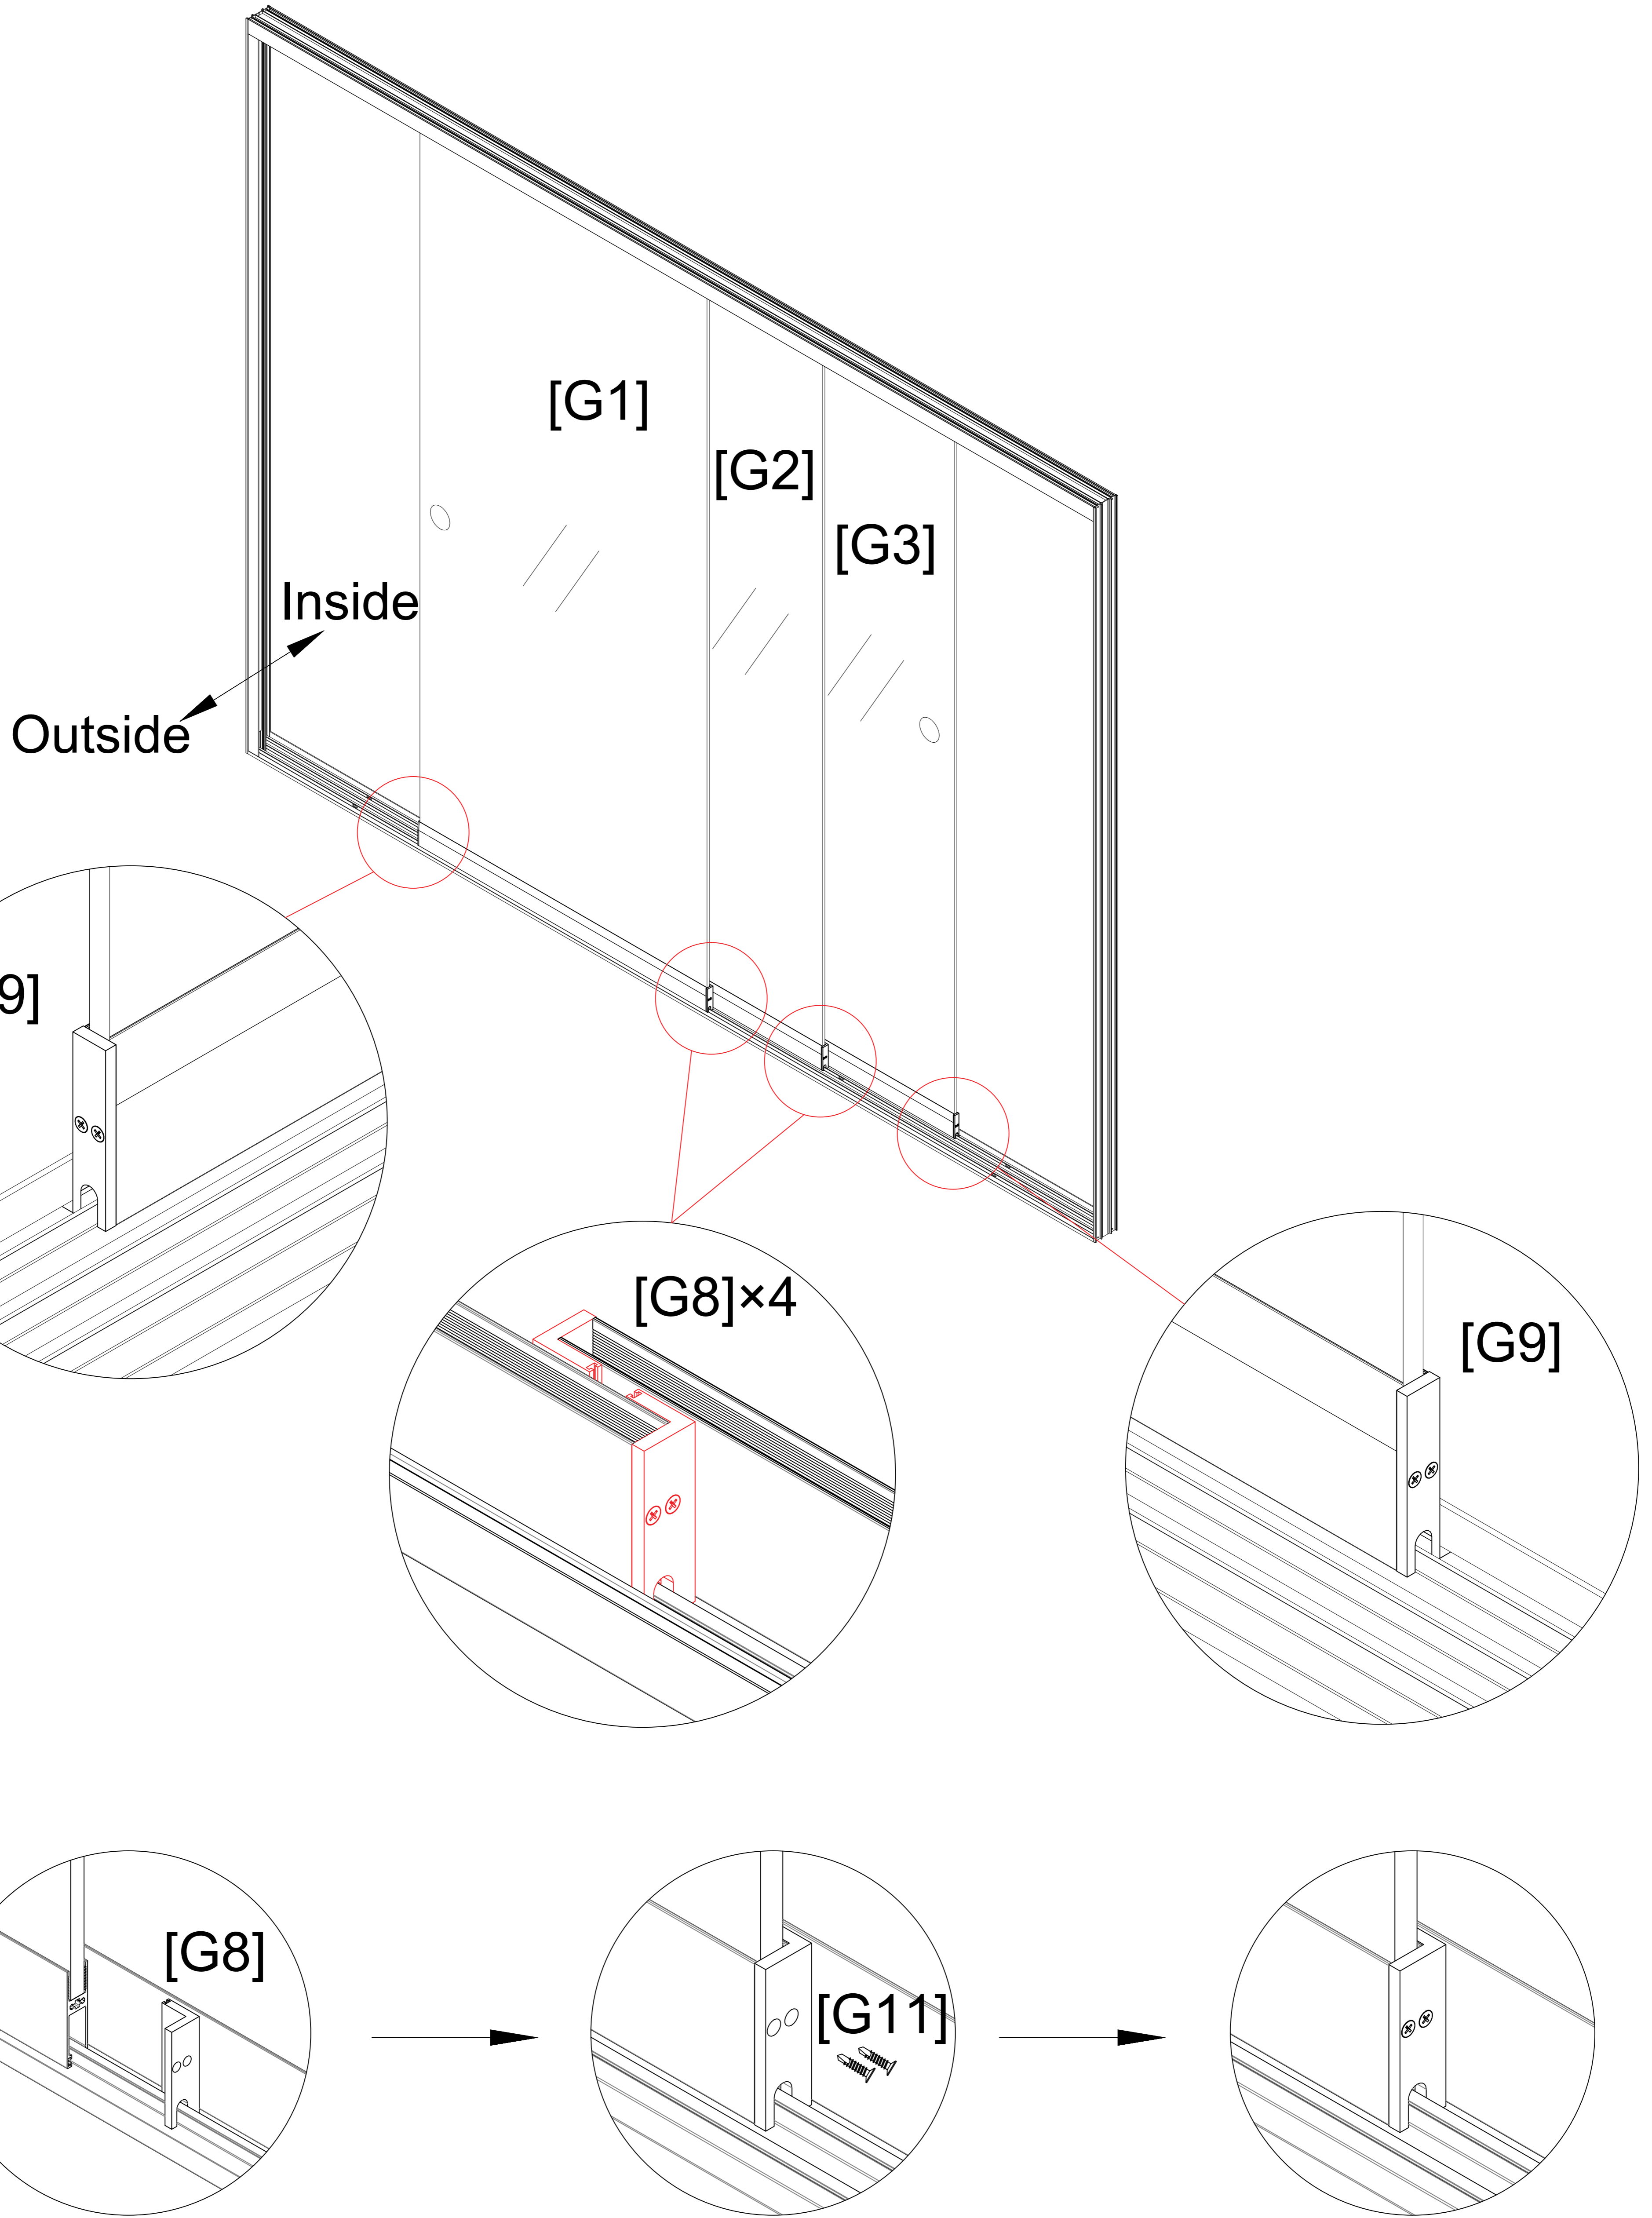

Carton 4/4

Item	Drawings	Qty
[G4]		1
[G5]		1
[G6]		1
[G7]		1
[G8]		4
[G9]		2
[G10]	 4.2x 25 mm screw	20
[G11]	 3.5x16 mm screw	12
[G12]		2
[G13]		2
[G14]		2

Installation Manual - Crystal Frameless Sliding Doors

Item	Drawings	Qty
[G1]		1
[G2]		1
[G3]		1
[G4]		1
[G5]		1
[G6]		1
[G7]		1
[G8]		4
[G9]		2
[G10]	 4.2x 25 mm screw	20

Item	Drawings	Qty
[G11]	 3.5x16 mm screw	12
[G12]		2
[G13]		2
[G14]		2

Predrilled holes in wheel profile on the inside

[G8]×4

[G9]×2

[G11]×12

[G12]×2

[G13]×2

Fix the handles to the doors

[G14]×2