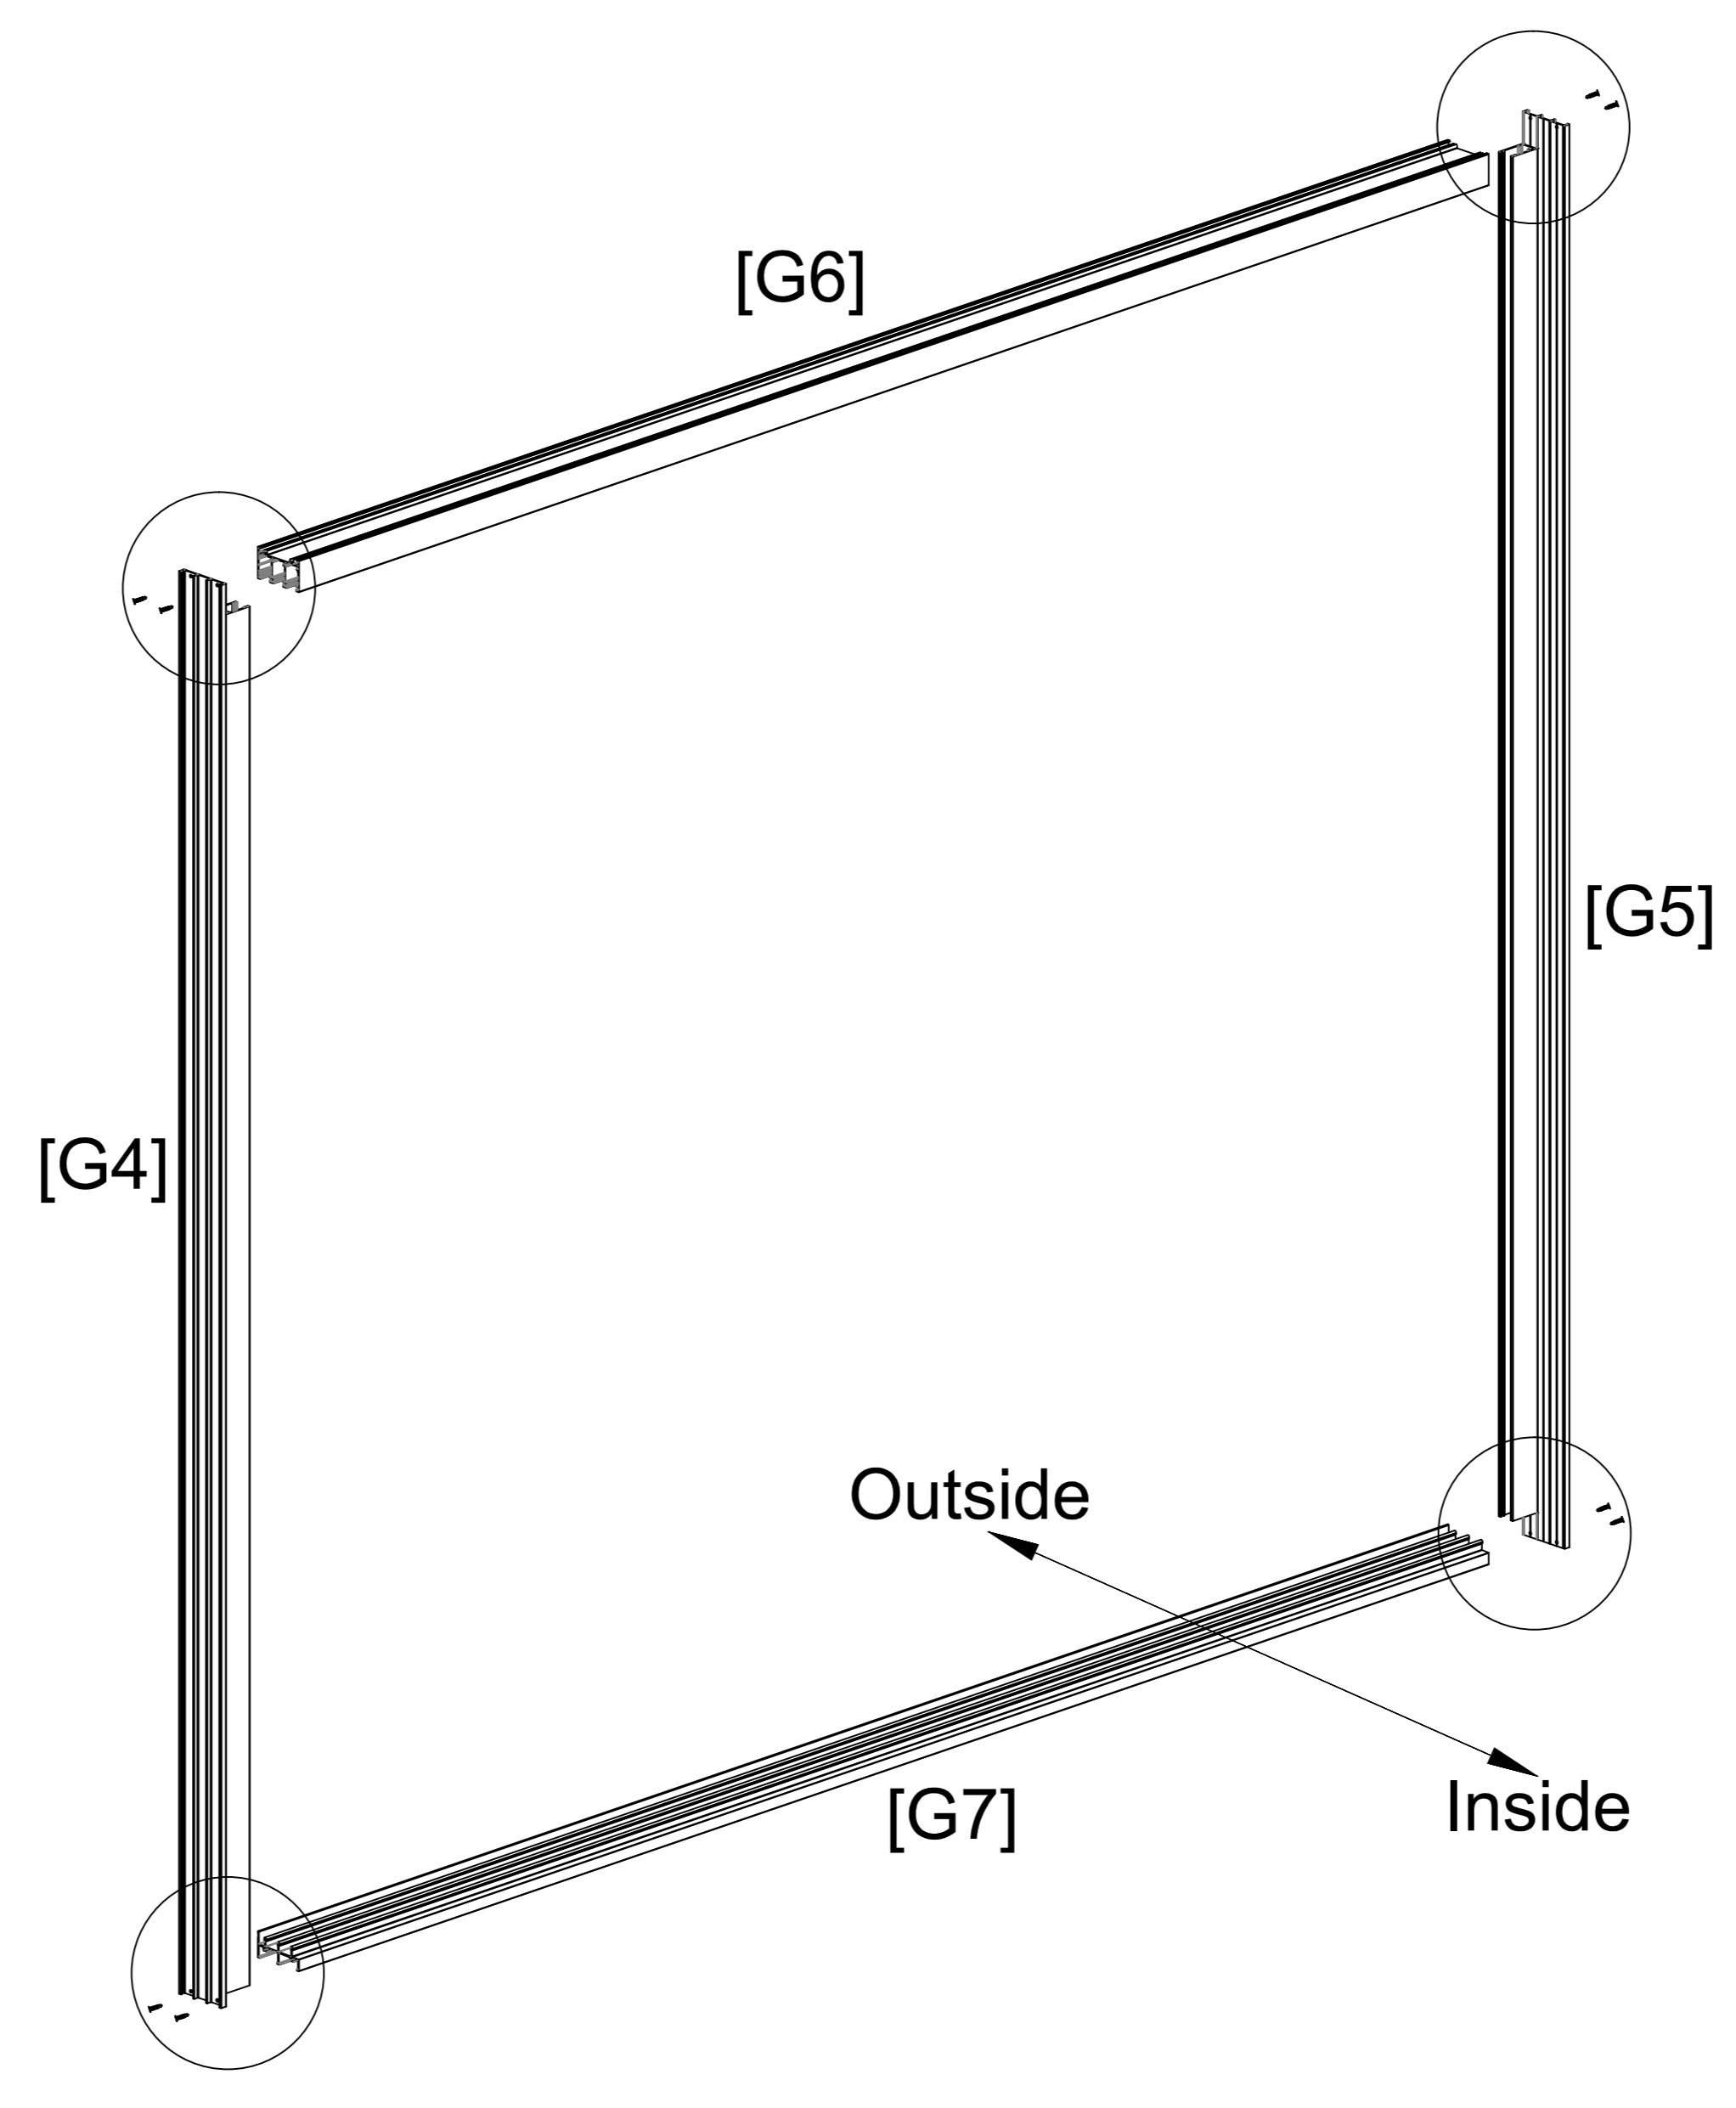

Carton 4/4

Item	Drawings	Qty
[G4]		1
[G5]		1
[G6]		1
[G7]		1
[G8]		4
[G9]		2
[G10]	 4.2x 25 mm screw	20
[G11]	 3.5x16 mm screw	12
[G12]		2
[G13]		2
[G14]		2

Installation Manual - Crystal Frameless Sliding Doors

Item	Drawings	Qty
[G1]		1
[G2]		1
[G3]		1
[G4]		1
[G5]		1
[G6]		1
[G7]		1
[G8]		4
[G9]		2
[G10]	 4.2x 25 mm screw	20

Item	Drawings	Qty
[G11]	 3.5x16 mm screw	12
[G12]		2
[G13]		2
[G14]		2

Predrilled holes in wheel profile on the inside