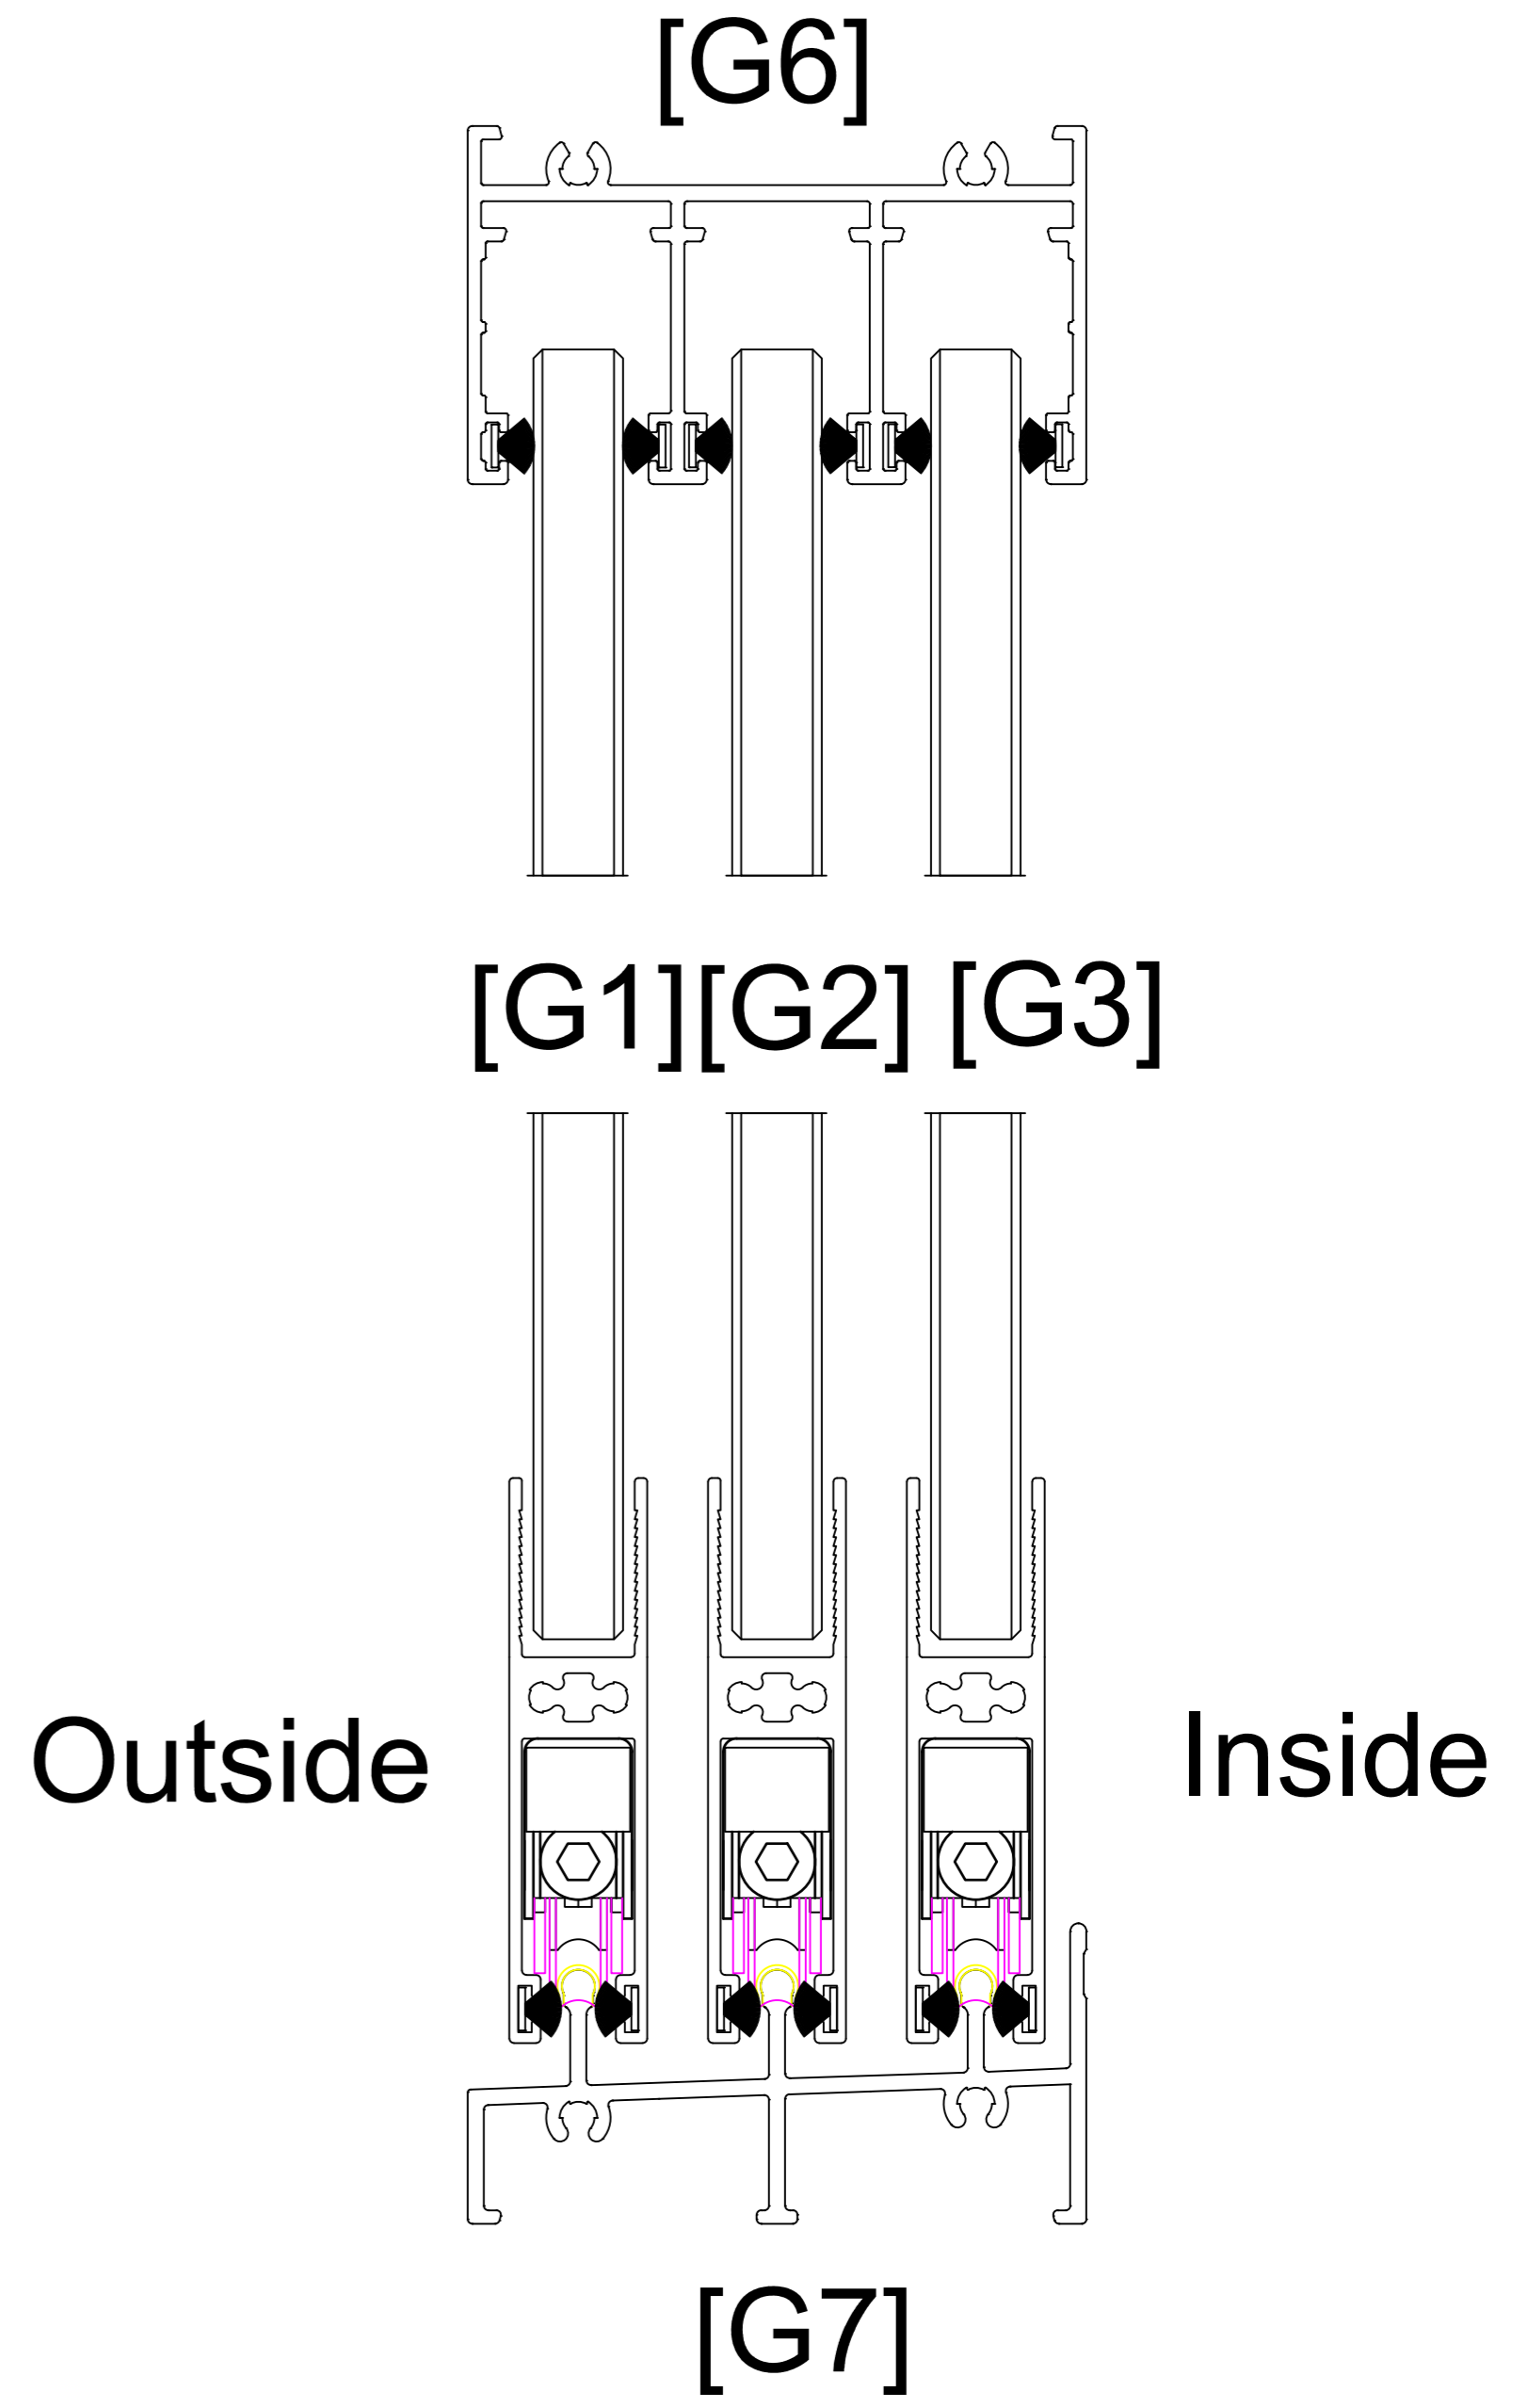

Carton 4/4

Item	Drawings	Qty
[G4]		1
[G5]		1
[G6]		1
[G7]		1
[G8]		4
[G9]		2
[G10]	 4.2x 25 mm screw	20
[G11]	 3.5x16 mm screw	12
[G12]		2
[G13]		2
[G14]		2

Installation Manual - Crystal Frameless Sliding Doors

Item	Drawings	Qty
[G1]		1
[G2]		1
[G3]		1
[G4]		1
[G5]		1
[G6]		1
[G7]		1
[G8]		4
[G9]		2
[G10]	 4.2x 25 mm screw	20

Item	Drawings	Qty
[G11]	 3.5x16 mm screw	12
[G12]		2
[G13]		2
[G14]		2

Predrilled holes in wheel profile on the inside

[G8]×4

[G9]×2

[G11]×12

[G12]×2

[G13]×2

Fix the handles to the doors

[G14]×2