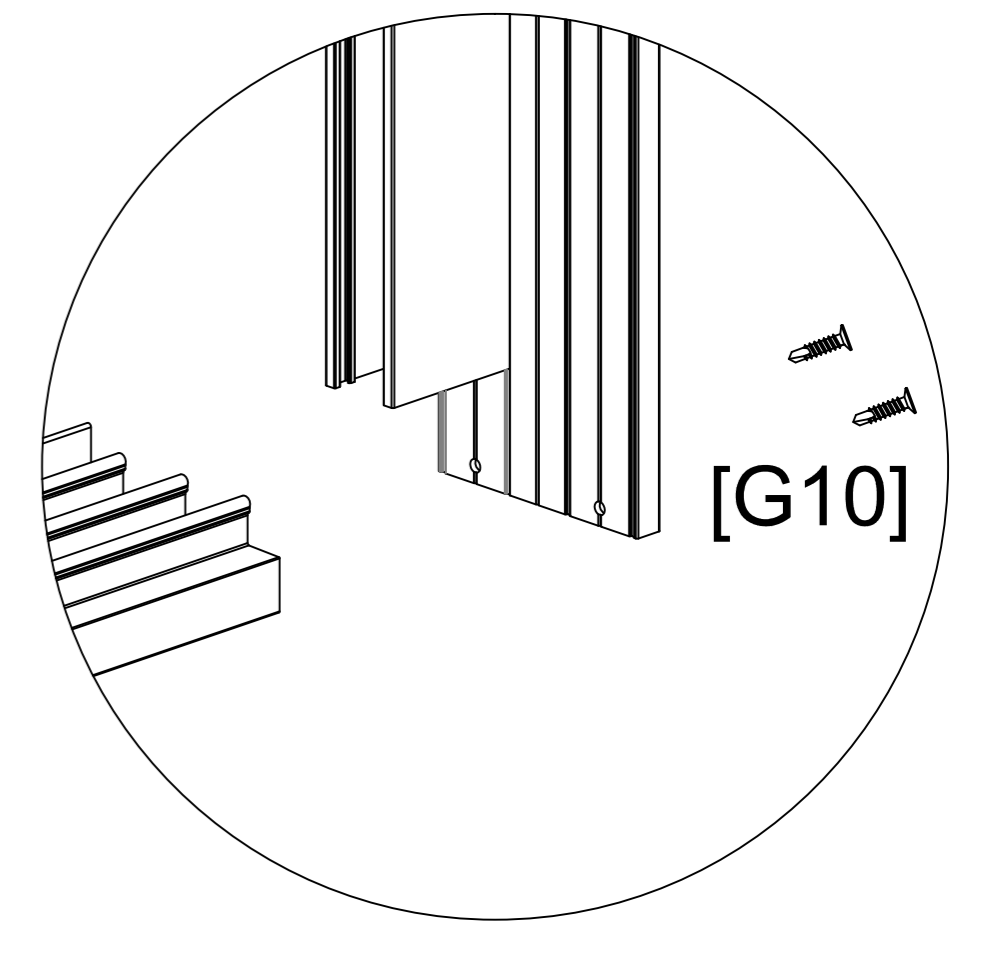

Carton 4/4

Item	Drawings	Qty
[G4]		1
[G5]		1
[G6]		1
[G7]		1
[G8]		4
[G9]		2
[G10]	 4.2x 25 mm screw	20
[G11]	 3.5x16 mm screw	12
[G12]		2
[G13]		2
[G14]		2

Installation Manual - Crystal Frameless Sliding Doors

Item	Drawings	Qty
[G1]		1
[G2]		1
[G3]		1
[G4]		1
[G5]		1
[G6]		1
[G7]		1
[G8]		4
[G9]		2
[G10]	 4.2x 25 mm screw	20

Item	Drawings	Qty
[G11]	 3.5x16 mm screw	12
[G12]		2
[G13]		2
[G14]		2

Predrilled holes in wheel profile on the inside