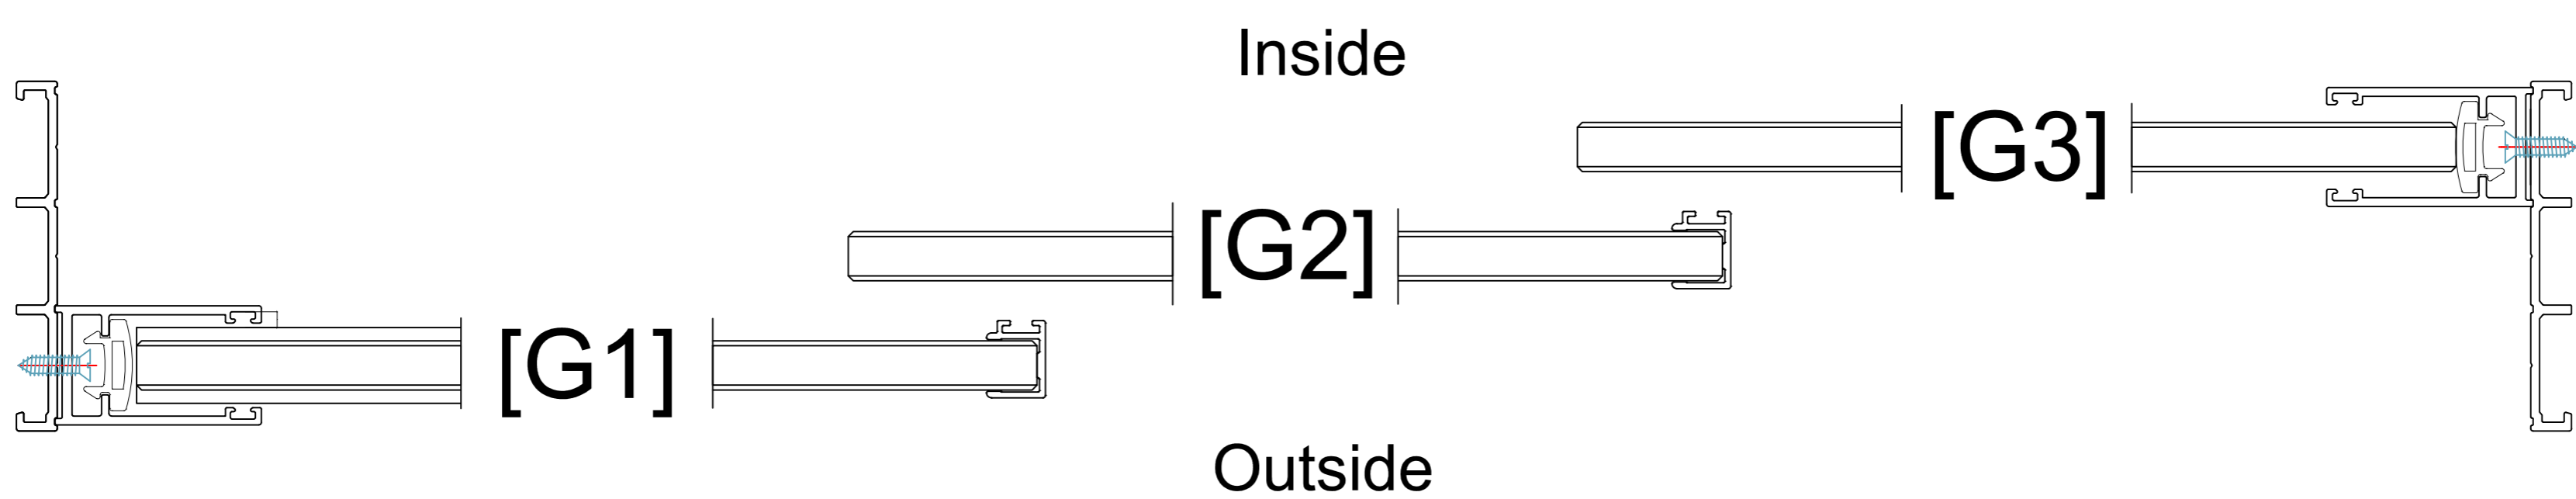

Carton 4/4

Item	Drawings	Qty
[G4]		1
[G5]		1
[G6]		1
[G7]		1
[G8]		4
[G9]		2
[G10]	 4.2x 25 mm screw	20
[G11]	 3.5x16 mm screw	12
[G12]		2
[G13]		2
[G14]		2

Installation Manual - Crystal Frameless Sliding Doors

Item	Drawings	Qty
[G1]		1
[G2]		1
[G3]		1
[G4]		1
[G5]		1
[G6]		1
[G7]		1
[G8]		4
[G9]		2
[G10]	 4.2x 25 mm screw	20

Item	Drawings	Qty
[G11]	 3.5x16 mm screw	12
[G12]		2
[G13]		2
[G14]		2

Predrilled holes in wheel profile on the inside