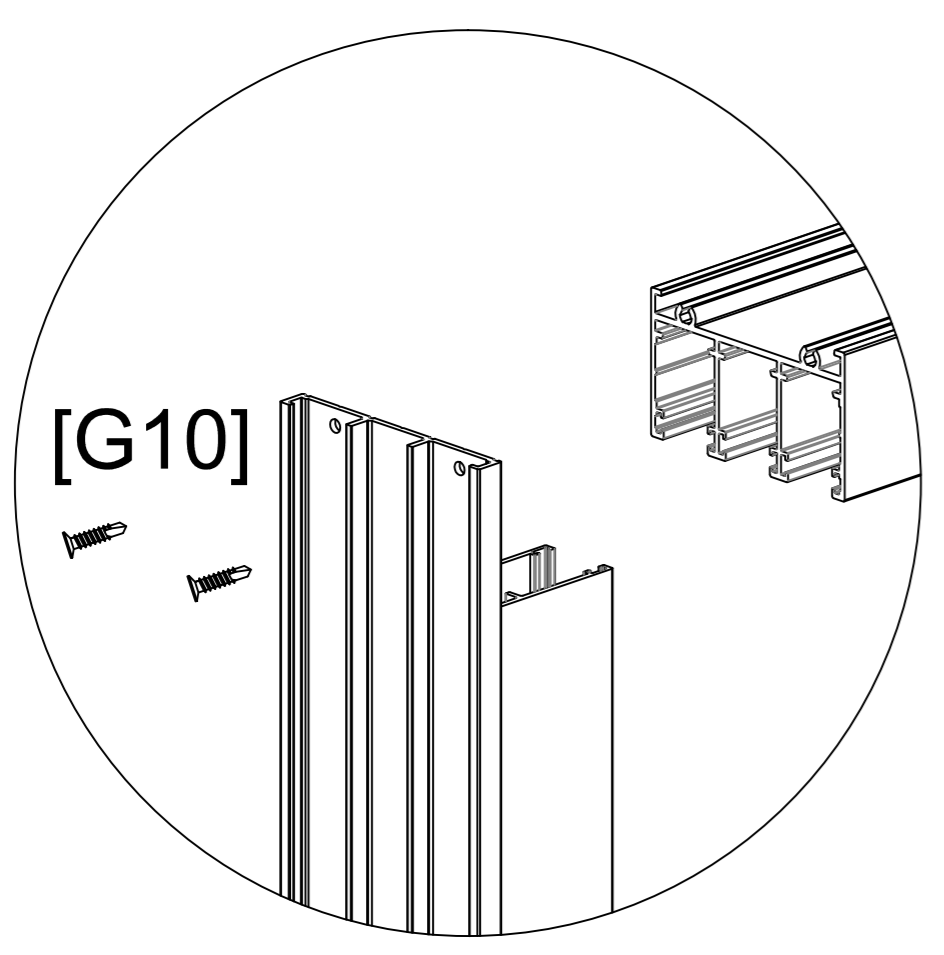

Carton 4/4

Item	Drawings	Qty
[G4]		1
[G5]		1
[G6]		1
[G7]		1
[G8]		4
[G9]		2
[G10]	 4.2x 25 mm screw	20
[G11]	 3.5x16 mm screw	12
[G12]		2
[G13]		2
[G14]		2

Installation Manual - Crystal Frameless Sliding Doors

Item	Drawings	Qty
[G1]		1
[G2]		1
[G3]		1
[G4]		1
[G5]		1
[G6]		1
[G7]		1
[G8]		4
[G9]		2
[G10]	 4.2x 25 mm screw	20

Item	Drawings	Qty
[G11]	 3.5x16 mm screw	12
[G12]		2
[G13]		2
[G14]		2

Predrilled holes in wheel profile on the inside