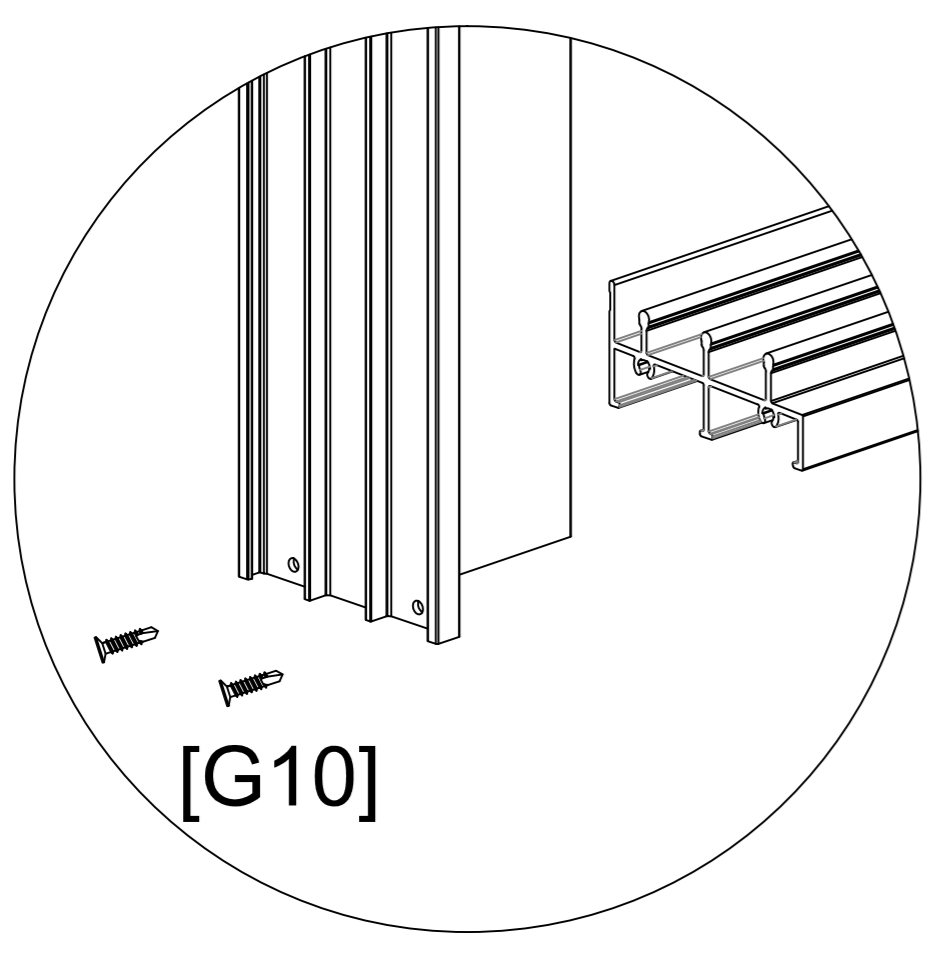

Carton 4/4

Item	Drawings	Qty
[G4]		1
[G5]		1
[G6]		1
[G7]		1
[G8]		4
[G9]		2
[G10]	 4.2x 25 mm screw	20
[G11]	 3.5x16 mm screw	12
[G12]		2
[G13]		2
[G14]		2

Installation Manual - Crystal Frameless Sliding Doors

Item	Drawings	Qty
[G1]		1
[G2]		1
[G3]		1
[G4]		1
[G5]		1
[G6]		1
[G7]		1
[G8]		4
[G9]		2
[G10]	 4.2x 25 mm screw	20

Item	Drawings	Qty
[G11]	 3.5x16 mm screw	12
[G12]		2
[G13]		2
[G14]		2

Predrilled holes in wheel profile on the inside