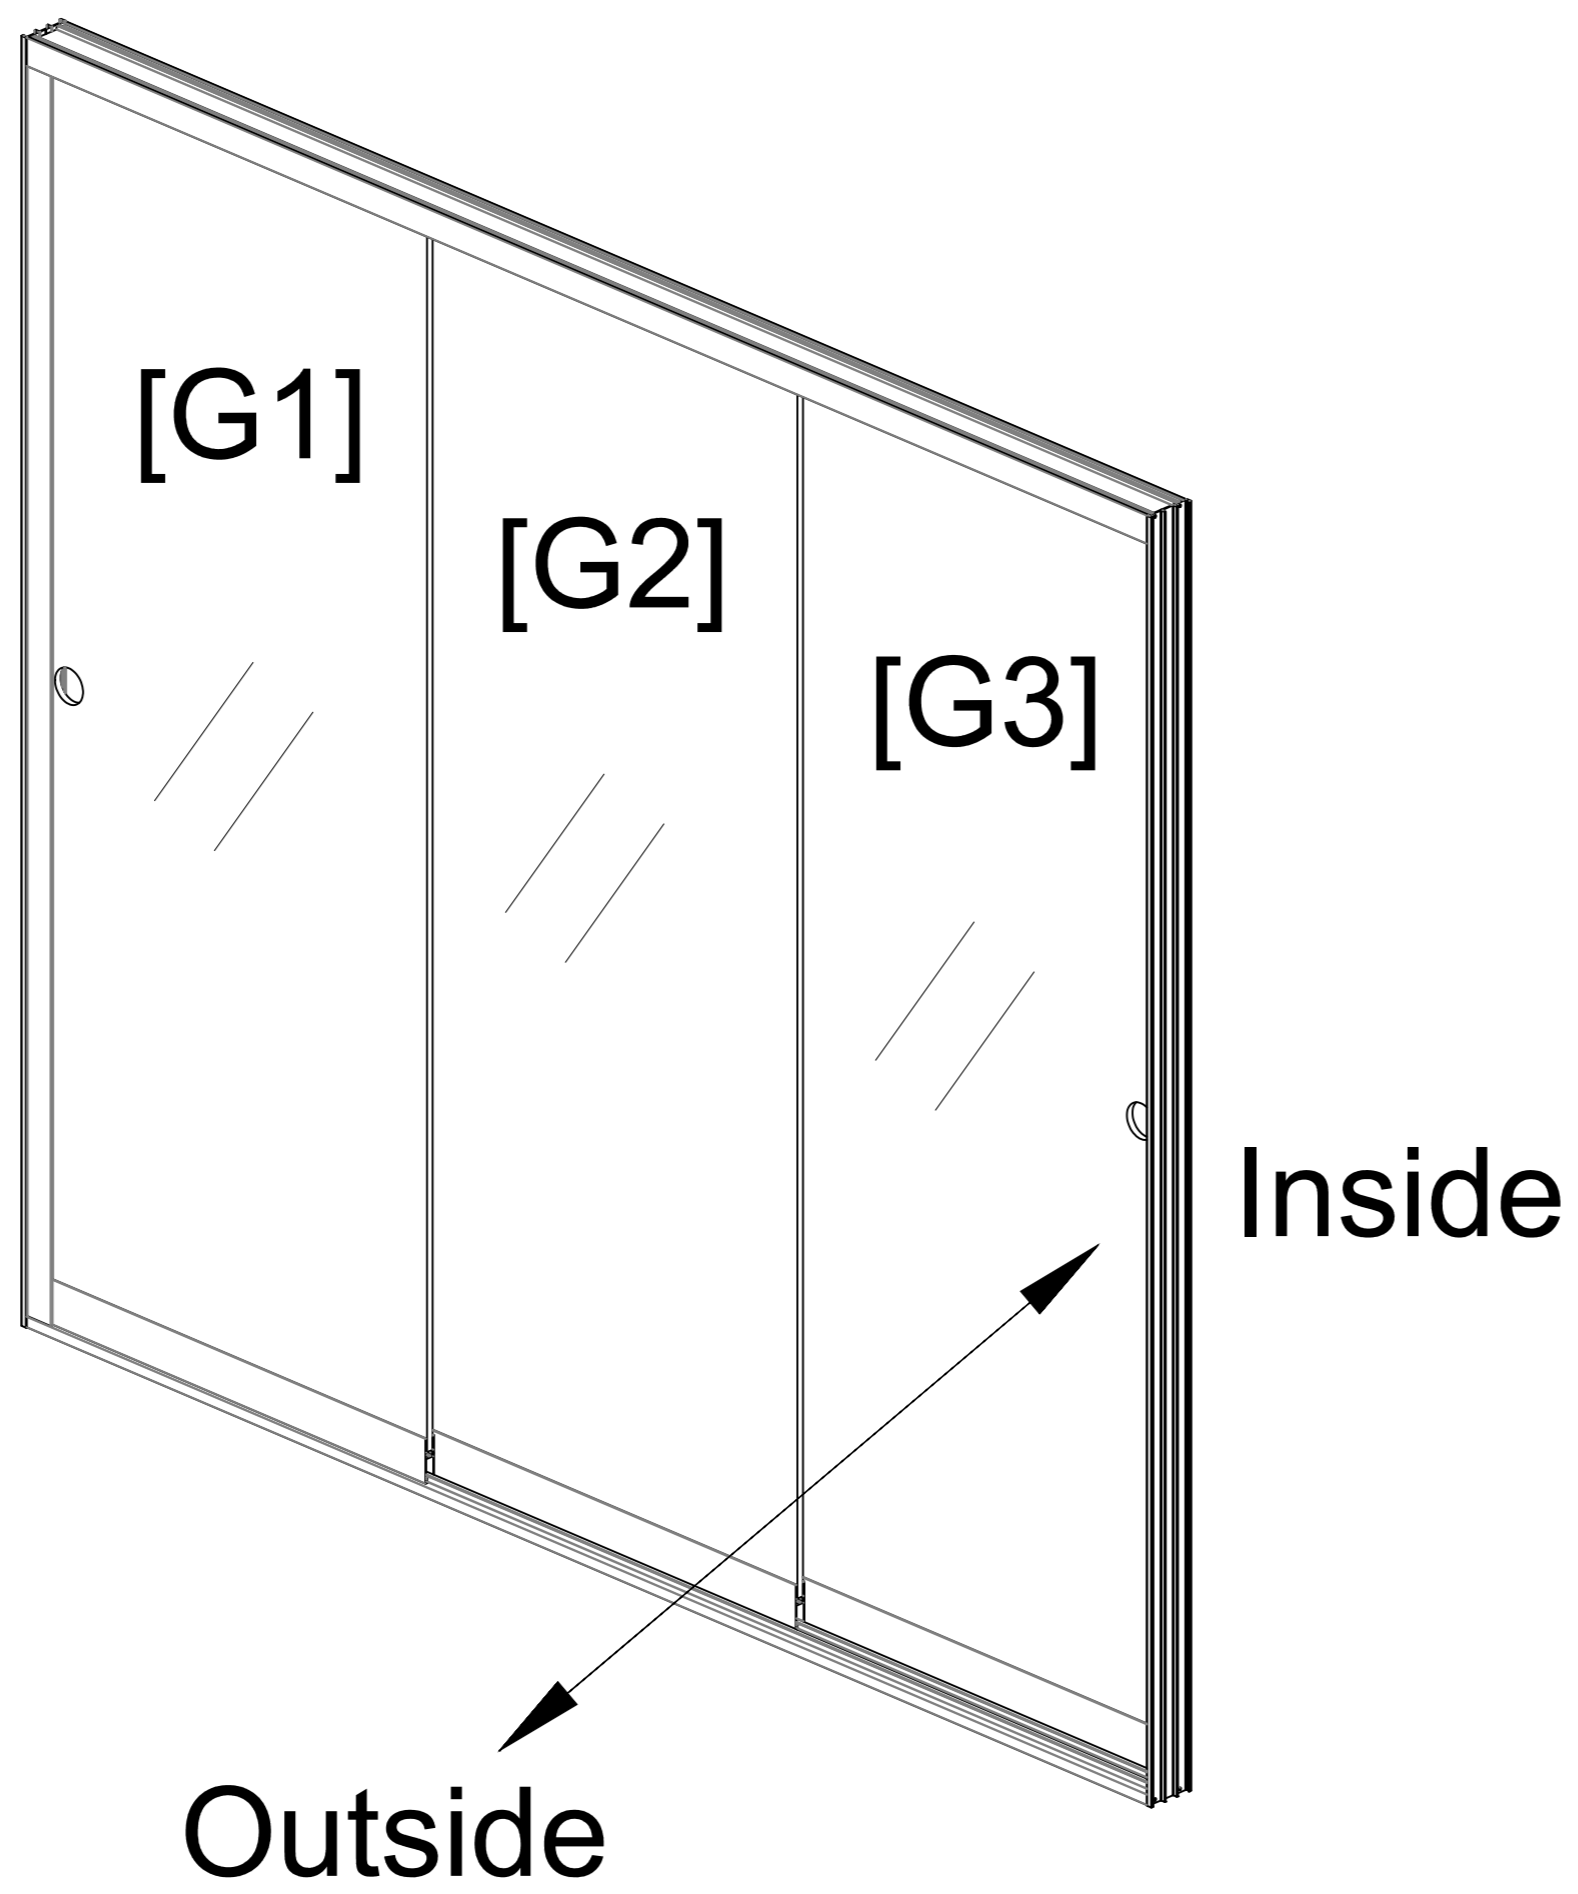

Carton 4/4

Item	Drawings	Qty
[G4]		1
[G5]		1
[G6]		1
[G7]		1
[G8]		4
[G9]		2
[G10]	 4.2x 25 mm screw	20
[G11]	 3.5x16 mm screw	12
[G12]		2
[G13]		2
[G14]		2

Installation Manual - Crystal Frameless Sliding Doors

Item	Drawings	Qty
[G1]		1
[G2]		1
[G3]		1
[G4]		1
[G5]		1
[G6]		1
[G7]		1
[G8]		4
[G9]		2
[G10]	 4.2x 25 mm screw	20

Item	Drawings	Qty
[G11]	 3.5x16 mm screw	12
[G12]		2
[G13]		2
[G14]		2

Predrilled holes in wheel profile on the inside